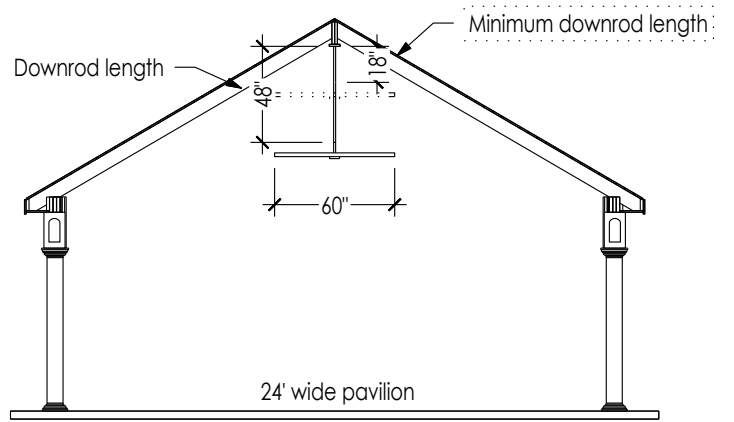

Ceiling Fan Downrods

Recommended Lengths Based on 7/12 pitch pavilion roof.

Scale 3/16"=1'

Minka Aire fans and dimensions are for illustration purposes only!

44" Minka Aire
Simple Oil-Rubbed Bronze

52" Minka Aire
Simple Coal Finish Wet Ceiling Fan