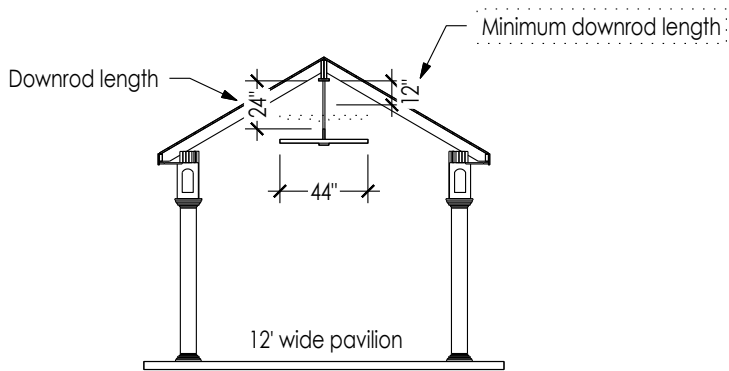

Ceiling Fan Downrods

Recommended Lengths Based on 7/12 pitch pavilion roof.

Scale 3/16"=1'

Minka Aire fans and dimensions are for illustration purposes only!

44" Minka Aire
Simple Oil-Rubbed Bronze

52" Minka Aire
Simple Coal Finish Wet Ceiling Fan