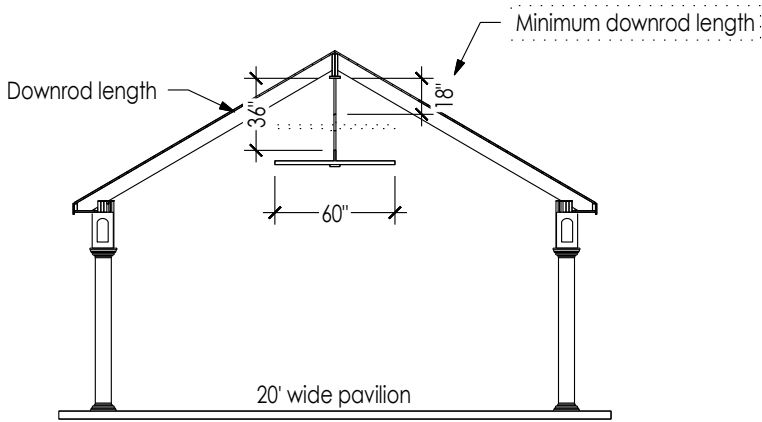

Ceiling Fan Downrods

Recommended Lengths Based on 7/12 pitch pavilion roof.

Scale 3/16"=1'

Minka Aire fans and dimensions are for illustration purposes only!

44" Minka Aire
Simple Oil-Rubbed Bronze

52" Minka Aire
Simple Coal Finish Wet Ceiling Fan