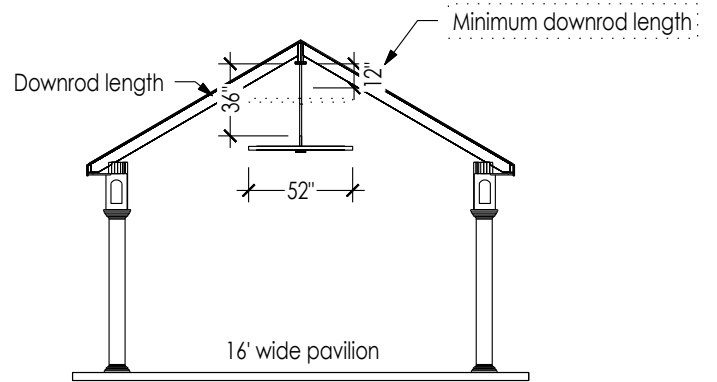

Ceiling Fan Downrods

Recommended Lengths Based on 7/12 pitch pavilion roof.

Scale 3/16"=1'

Minka Aire fans and dimensions are for illustration purposes only!

44" Minka Aire
Simple Oil-Rubbed Bronze

52" Minka Aire
Simple Coal Finish Wet Ceiling Fan